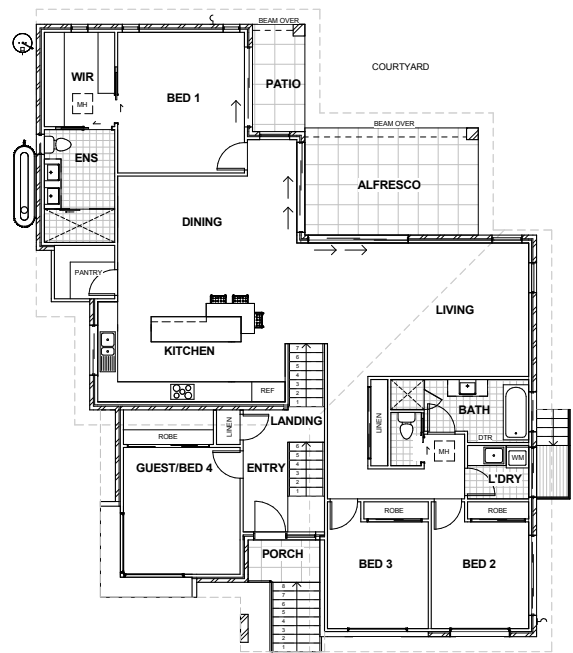

Lot
812
Rowthorne
Way

FOR SALE

- ✓ Large **4 bedroom** FAMILY home
- ✓ **2 separate** living areas
- ✓ Perfect **north-to-rear** sun
- ✓ Sunny indoor/outdoor areas
- ✓ Land **ONLY** or complete H&L Pak – YOU CHOOSE