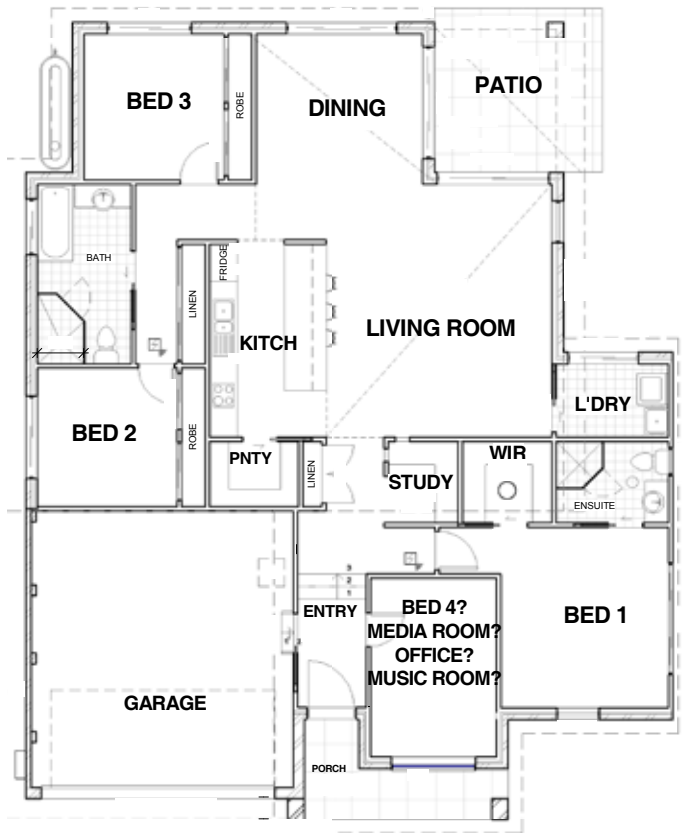

crestwood
heights

0413 300 365